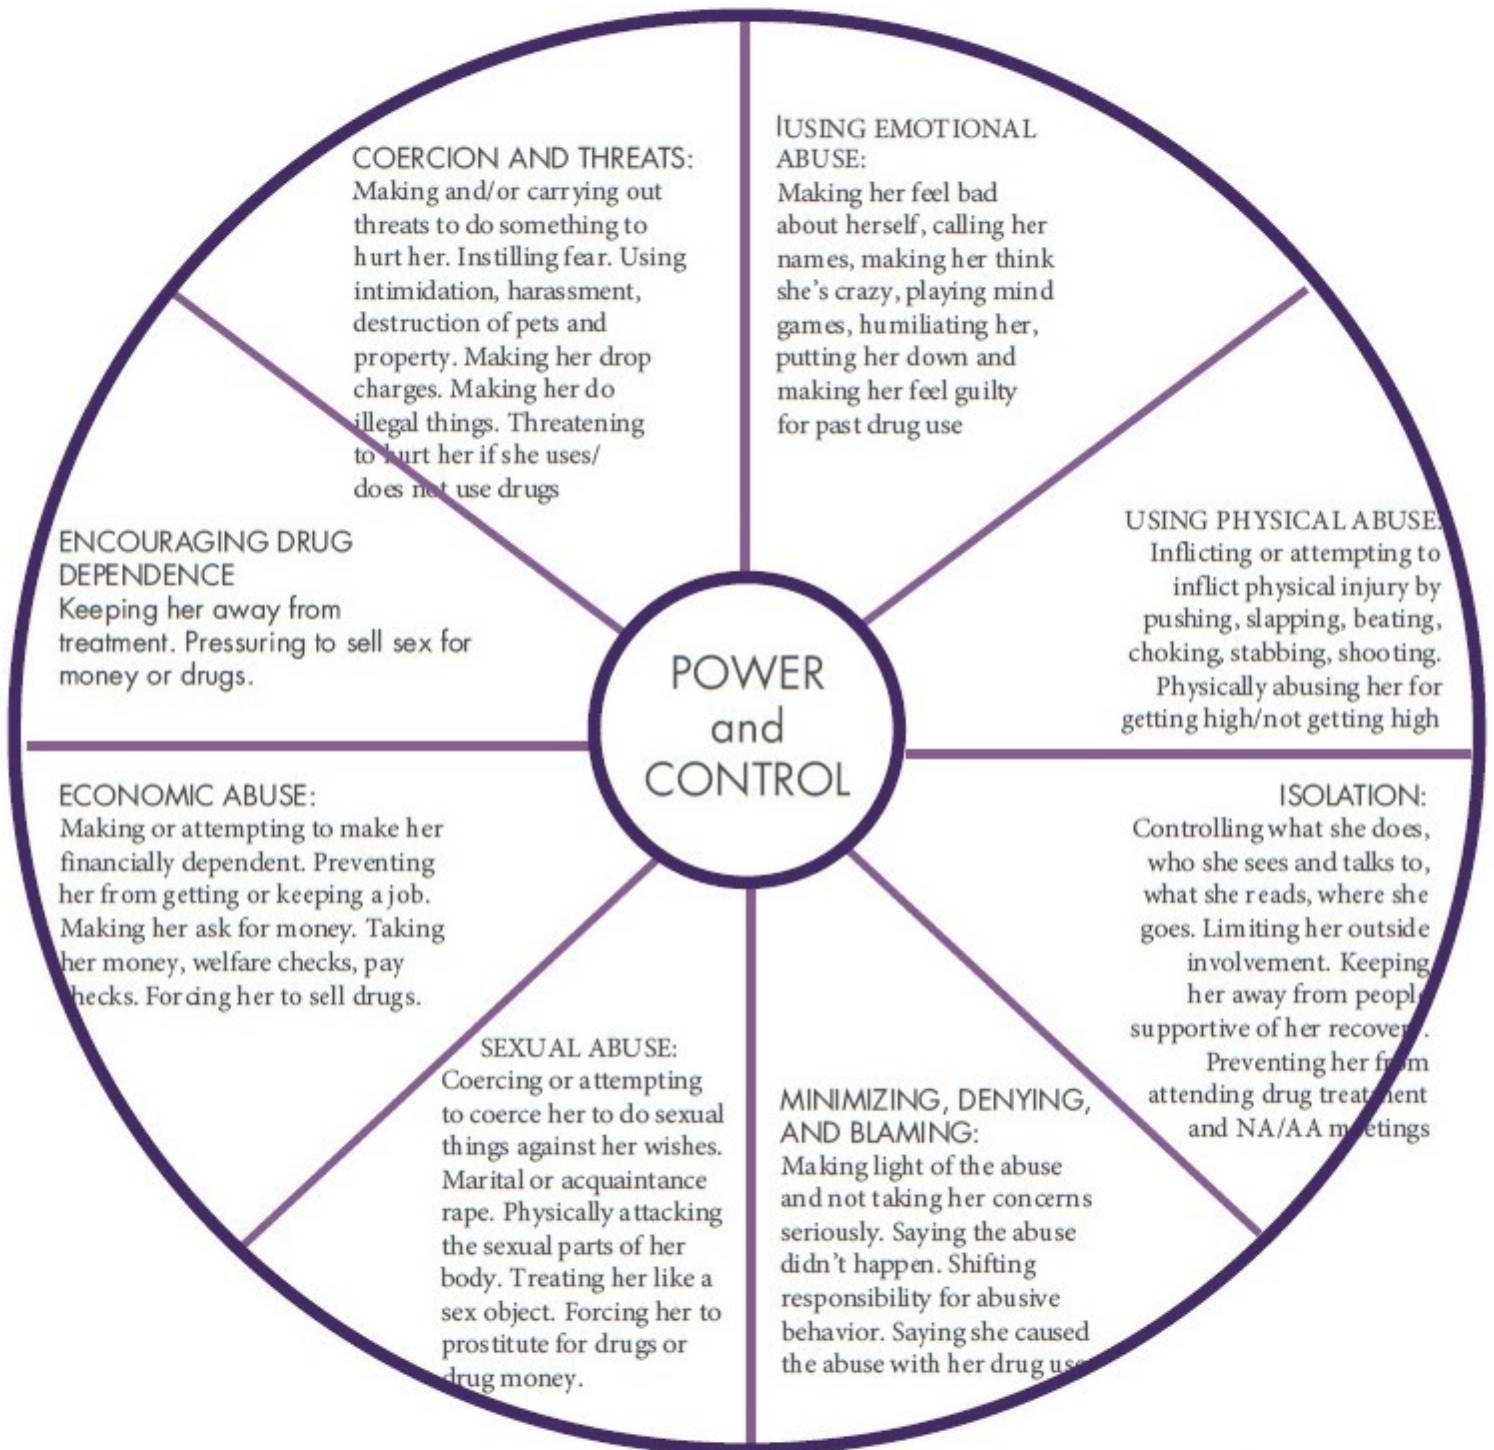

Power and Control

Adapted by WINGS from the National Centre on Domestic and Sexual Violence. Originally developed by the Domestic Abuse Intervention Project, Duluth, MN